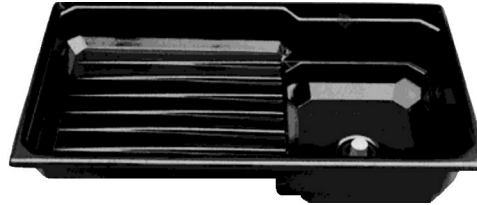

8 ft. Commercial Sink

For the working lab. Holds six 11 x 14 or four 16 x 20 trays. Black. Ships by truck.

ECP417D 8 ft. Sink only, 96" x 28" x 7" 64910
 ECP088896 HD Stand only, 96" x 28" x 36" 64939
 ECP088899 ABS Shelf for ECP088896 stand 64931

6 ft. Commercial Sink

Holds two 16 x 20 trays. Black. Ships UPS.

ECP087220 Sink only, 72" x 22" x 5" 62710
 ECP088870 HD Stand only, 72" x 22" x 36" 62725

5 ft. Commercial Sink

Holds three 11 x 14 or two 16 x 20 trays. Black. Ships UPS.

ECP086007 Sink only, 60" x 27" x 7" 62610
 ECP088860 HD Stand only, 60" x 28" x 36" 62635
 ECP088869 ABS Shelf for ECP088860 stand 62639

4 ft. Convertible Sink

Can be used as a deep well sink or as a flat sink (with sink insert). Holds four 11 x 14 or two 16 x 20 trays. Ships UPS.

ECP084811 Convertible sink, 48" x 29" x 11" 62410
 ECP088828 HD Stand only, 48" x 29" x 36" 62425

6 ft. Convertible Sink

Holds three 16 x 20 trays. Ships Truck.

ECP62640 Convertible sink, 72" x 29" x 11" 62640
 ECP088872 HD Stand only, 72" x 28" x 36" 62795
 ECP087215 Deep well sink only (without insert) 72" x 29" x 11" 62650