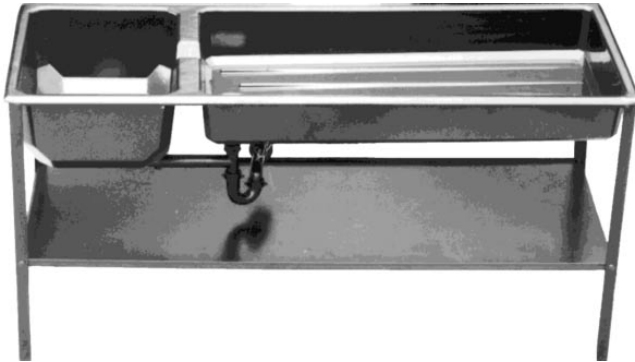

Washing Well II Sink

Two sinks in one with an overflow channel between. Excellent for temperature controlled water baths or washing. Holds four 11 x 14 or three 16 x 20 trays. Requires two ABS drain sets. Black. Ships by truck.

ECP087207 W.W. II Sink, 72" x 28" x 7" & 11" 62760
ECP088872 HD Stand only, 72" x 28" x 36" 62795

6 ft. Econo TRP Sink

1-7GPM Mixer. 3" thermometer with recalibration screw. One valve tempered, one untempered water outlet with 3/4" GHT fitting. Holds three 16 x 20 trays. Ships by truck.