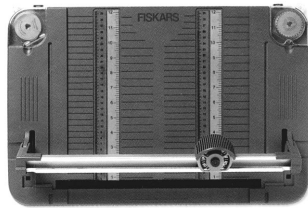

**FISKARS®
Paper Trimmers**

Perfect for trimming photos and creating a decorative scrapbook. Both inch and metric scales are printed on clear rails. Each blade carriage is durable enough to make over 1,000 cuts. The 8½" Personal Trimmer has built-in holes to enable it to be stored in most standard ring binders including 3, 5, and 7-ring binders as well as A4 size binders. Packed 6 per box.

**FISKARS®
Rotary Trimmers**

Rolling blade stays close to the cutting surface for accurate and safer cutting. 4-sided cutting strip improves cutting performance and prolongs blade life. Pivoting carriage guide for easy loading and securing of paper — prevents fanning or shifting. Accepts interchangeable decorative and speciality blades.

- Patented, beveled blade of Solingen steel
- Self-adjusting clamp holds materials securely and prevents slipping
- Fan guard protects fingers
- Lockable T-square for accurate measurements and precision 90° cuts
- Measurements in inches and millimeters
- Cuts up to 20 sheets