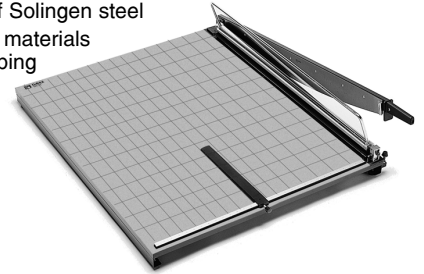

EKM7220	6" lever trimmer	7220
---------	------------------	------

**DAHLE
"KNIFE MAT"
Cutting Mats**

Triple layered construction. Self closing cutting surface, blade resistant core. Printed guide lines.

The Dahle items listed below will be drop shipped from the factory. Freight Prepaid.

Special Purpose Cutters

Heavy duty unit designed for cutting poster board, mat board, and foam core. Perfect for the framing industry.

- Patented, beveled blade of Solingen steel
- Self-adjusting clamp holds materials securely and prevents slipping
- Fan guard protects fingers
- Lockable T-square for accurate measurements and precision 90° cuts
- Measurements in inches and millimeters
- Cuts up to 20 sheets