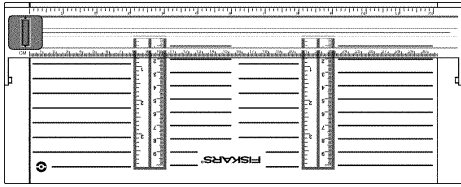

**FISKARS®
Paper Trimmers**

Perfect for trimming photos and creating a decorative scrapbook. Both inch and metric scales are printed on clear rails. Each blade carriage is durable enough to make over 1,000 cuts. The 8½" Personal Trimmer has built-in holes to enable it to be stored in most standard ring binders including 3, 5, and 7-ring binders as well as A4 size binders. Packed 6 per box.