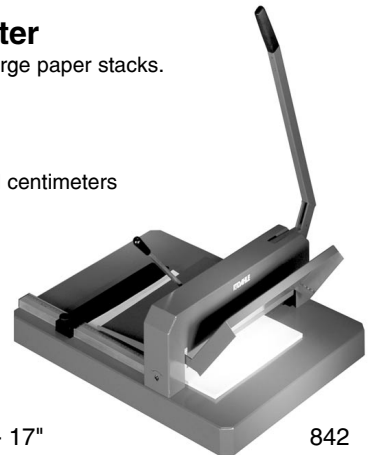

- Patented, beveled blade of Solingen steel
- Self-adjusting clamp holds materials securely and prevents slipping
- Fan guard protects fingers
- Lockable T-square for accurate measurements and precision 90° cuts
- Measurements in inches and millimeters
- Cuts up to 20 sheets

EDL130	30" Paper Cutter	130
EDL136	36" Paper Cutter	136
EDL142	42" Paper Cutter	142

Heavy Duty Ream Cutter

For quick and accurate cutting of large paper stacks.

- Ground upper blade
- Safety cover
- Quick-action clamp
- Scale bar imprinted in inches and centimeters
- Adjustable back-stop
- Cuts up to 200 sheets
- Optional floor stand available

EDL842	HD Ream Cutter - 17"	842
--------	----------------------	-----

Heavy Duty Cutter

Millimeter accuracy guaranteed by a spindle-driven backstop.

- Ground upper blade
- Safety cover
- Quick-action clamp
- Scale bar imprinted in inches and centimeters
- Spindle-driven, self-locking back-stop
- Optional floor stand available