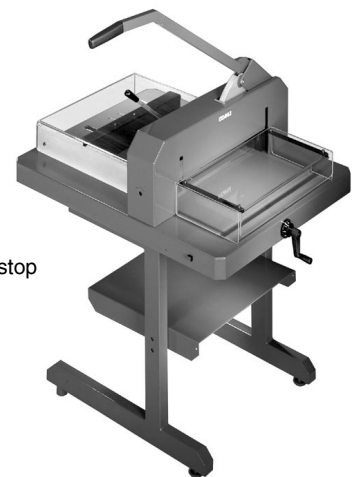

**FISKARS®
Paper Trimmers**

Perfect for trimming photos and creating a decorative scrapbook. Both inch and metric scales are printed on clear rails. Each blade carriage is durable enough to make over 1,000 cuts. The 8½" Personal Trimmer has built-in holes to enable it to be stored in most standard ring binders including 3, 5, and 7-ring binders as well as A4 size binders. Packed 6 per box.

- Patented, beveled blade of Solingen steel
- Self-adjusting clamp holds materials securely and prevents slipping
- Fan guard protects fingers
- Lockable T-square for accurate measurements and precision 90° cuts
- Measurements in inches and millimeters
- Cuts up to 20 sheets

EDL130	30" Paper Cutter	130
EDL136	36" Paper Cutter	136
EDL142	42" Paper Cutter	142

Heavy Duty Ream Cutter

For quick and accurate cutting of large paper stacks.

- Ground upper blade
- Safety cover
- Quick-action clamp
- Scale bar imprinted in inches and centimeters
- Adjustable back-stop
- Cuts up to 200 sheets
- Optional floor stand available

EDL842	HD Ream Cutter - 17"	842
--------	----------------------	-----

Heavy Duty Cutter

Millimeter accuracy guaranteed by a spindle-driven backstop.

- Ground upper blade
- Safety cover
- Quick-action clamp
- Scale bar imprinted in inches and centimeters
- Spindle-driven, self-locking back-stop
- Optional floor stand available